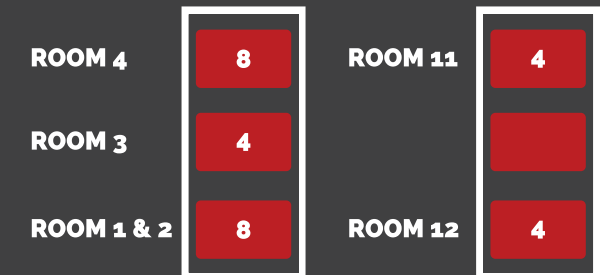

CAMP PARAMOUNT CAMPSITE

ROOMS

BATHROOM / SHOWER / TOILET

OLD FARMHOUSE (SLEEPS 40)

BOYS DORM (SLEEPS 60)

KOPANO HALL (SLEEPS 40)

KOPANO HOUSE (SLEEPS 10)

KAREE HOUSE (SLEEPS 20)

VILLAGE HOUSES (SLEEPS 28) ON SUITE

ROOM 10

ROOM 9

ROOM 8

ROOM 7

ROOM 6

ROOM 5

ROOMS 1-6 (SLEEPS 24) STAFF ON SUITE